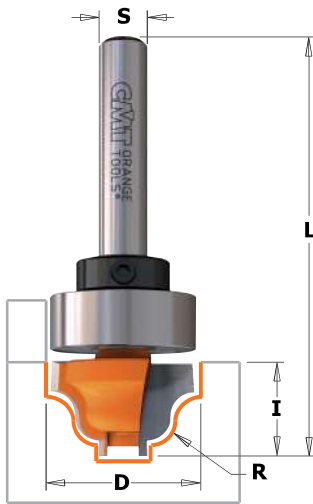

Decorative Beading Bits

7/8/965

This new CMT bit produces a classic single or double-edged bead. Ideal for creating a marked decorative effect on panel, door and drawer work.

Drawing is 1:1 scale

Drawing is 1:1 scale

D mm	d mm	R mm	I mm	L mm	PROFILE		ORDER NO. S=Ø6mm	ORDER NO. S=Ø6,35mm	ORDER NO. S=Ø8mm	ORDER NO. S=Ø12mm	ORDER NO. S=Ø12,7mm
19	6,35	6,4	11	50,8	A	10	765.001.11	865.001.11	965.001.11	965.501.11	865.501.11
12,7	4	2	8	51	B	10		865.002.11	965.002.11		
19	6,35	3,2	13	68	C	10				965.503.11	865.503.11
25,4	9,5	3,2	9,5	49	D	10				965.504.11	865.504.11
10	1,3	5	10	50	E	10	765.402.11	865.402.11	965.402.11		

Classical Bead Bits

7/8/965B

This bit equipped with a bearing fixed on the shank gives you even more decorative possibilities such as inlays and groove work on furniture panels, vitrines, and drawer fronts. A wide flat bottom cut and positioning just above the wood surface, lets you see the results immediately.

Drawing is 1:1 scale

D mm	R mm	I mm	L mm	PROFILE		ORDER NO S=Ø6mm	ORDER NO S=Ø6,35mm	ORDER NO S=Ø8mm	ORDER NO S=Ø12mm	ORDER NO S=Ø12,7mm	Spare parts		
19	3,2	12,3	54	A	10	765.201.11B							
19	3,2	12,3	54	A	10		865.201.11B				791.007.00	541.003.00	991.056.00
28,6	4	14,3	58,8	B	10			965.202.11B			791.004.00	541.001.00	991.056.00
28,6	4	14,3	58,8	B	10				965.702.11B		791.027.00	541.002.00	991.056.00
28,6	4	14,3	58,8	B	10					865.702.11B	791.027.00	541.005.00	991.056.00
19	3,2	12,3	54	C	10	765.301.11B					791.027.00	541.002.00	991.056.00
19	3,2	12,3	54	C	10		865.301.11B				791.007.00	541.003.00	991.056.00
28,6	4	13,3	58	D	10			965.302.11B		865.802.11B	791.004.00	541.001.00	991.056.00
28,6	4	13,3	58	D	10				965.802.11B		791.027.00	541.002.00	991.056.00
34,9	4,76 - 6,35	18,5	66,1	E	10			965.303.11B			791.027.00	541.005.00	991.056.00
34,9	4,76 - 6,35	18,5	66,1	E	10				865.803.11B		791.031.00	541.004.00	991.056.00
											791.029.00	541.002.00	991.056.00