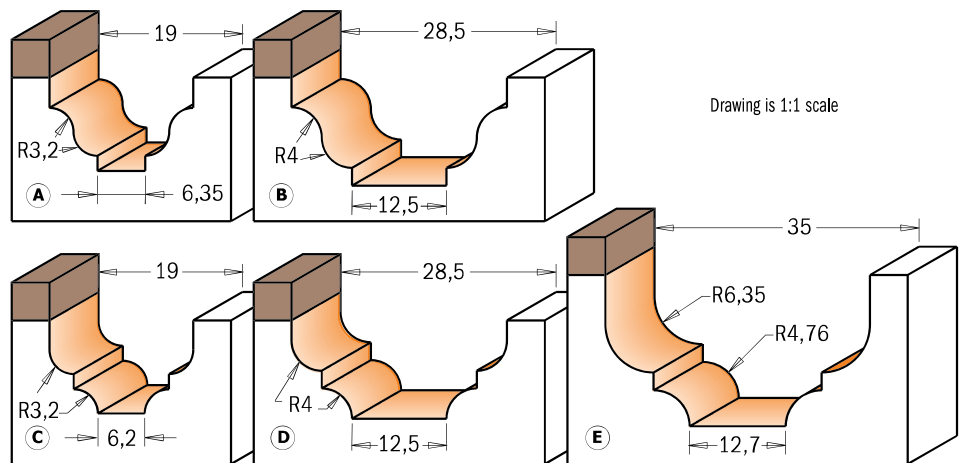

Decorative Beading Bits

7/8/965

This new CMT bit produces a classic single or double-edged bead. Ideal for creating a marked decorative effect on panel, door and drawer work.

Drawing is 1:1 scale

Drawing is 1:1 scale

D mm	d mm	R mm	I mm	L mm	PROFILE		ORDER NO. S=Ø6mm	ORDER NO. S=Ø6,35mm	ORDER NO. S=Ø8mm	ORDER NO. S=Ø12mm	ORDER NO. S=Ø12,7mm
19	6,35	6,4	11	50,8	A	10	765.001.11	865.001.11	965.001.11	965.501.11	865.501.11
12,7	4	2	8	51	B	10		865.002.11	965.002.11		
19	6,35	3,2	13	68	C	10				965.503.11	865.503.11
25,4	9,5	3,2	9,5	49	D	10				965.504.11	865.504.11
10	1,3	5	10	50	E	10	765.402.11	865.402.11	965.402.11		

Classical Bead Bits

7/8/965B

This bit equipped with a bearing fixed on the shank gives you even more decorative possibilities such as inlays and groove work on furniture panels, vitrines, and drawer fronts. A wide flat bottom cut and positioning just above the wood surface, lets you see the results immediately.

Drawing is 1:1 scale

D mm	R mm	I mm	L mm	PROFILE		ORDER NO S=Ø6mm	ORDER NO S=Ø6,35mm	ORDER NO S=Ø8mm	ORDER NO S=Ø12mm	ORDER NO S=Ø12,7mm	Spare parts		
19	3,2	12,3	54	A	10	765.201.11B							
19	3,2	12,3	54	A	10		865.201.11B				791.007.00	541.003.00	991.056.00
28,6	4	14,3	58,8	B	10			965.202.11B			791.004.00	541.001.00	991.056.00
28,6	4	14,3	58,8	B	10				965.702.11B		791.027.00	541.002.00	991.056.00
28,6	4	14,3	58,8	B	10					865.702.11B	791.027.00	541.005.00	991.056.00
19	3,2	12,3	54	C	10	765.301.11B					791.027.00	541.002.00	991.056.00
19	3,2	12,3	54	C	10		865.301.11B				791.007.00	541.003.00	991.056.00
28,6	4	13,3	58	D	10			965.302.11B		865.802.11B	791.004.00	541.001.00	991.056.00
28,6	4	13,3	58	D	10				965.802.11B		791.027.00	541.002.00	991.056.00
34,9	4,76 - 6,35	18,5	66,1	E	10			965.303.11B			791.027.00	541.005.00	991.056.00
34,9	4,76 - 6,35	18,5	66,1	E	10				865.803.11B		791.031.00	541.004.00	991.056.00
											791.029.00	541.002.00	991.056.00