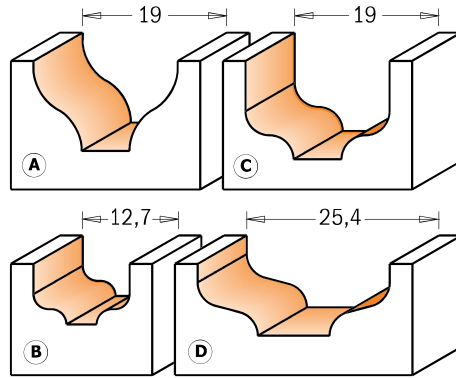

Decorative Beading Bits

7/8/965

This new CMT bit produces a classic single or double-edged bead. Ideal for creating a marked decorative effect on panel, door and drawer work.

Drawing is 1:1 scale

Drawing is 1:1 scale

D mm	d mm	R mm	I mm	L mm	PROFILE		ORDER NO. S=Ø6mm	ORDER NO. S=Ø6,35mm	ORDER NO. S=Ø8mm	ORDER NO. S=Ø12mm	ORDER NO. S=Ø12,7mm
19	6,35	6,4	11	50,8	A	10	765.001.11	865.001.11	965.001.11	965.501.11	865.501.11
12,7	4	2	8	51	B	10		865.002.11	965.002.11		
19	6,35	3,2	13	68	C	10				965.503.11	865.503.11
25,4	9,5	3,2	9,5	49	D	10				965.504.11	865.504.11
10	1,3	5	10	50	E	10	765.402.11	865.402.11	965.402.11		

Classical Bead Bits

7/8/965B

This bit equipped with a bearing fixed on the shank gives you even more decorative possibilities such as inlays and groove work on furniture panels, vitrines, and drawer fronts. A wide flat bottom cut and positioning just above the wood surface, lets you see the results immediately.

Drawing is 1:1 scale

D mm	R mm	I mm	L mm	PROFILE		ORDER NO S=Ø6mm	ORDER NO S=Ø6,35mm	ORDER NO S=Ø8mm	ORDER NO S=Ø12mm	ORDER NO S=Ø12,7mm	Spare parts		
19	3,2	12,3	54	A	10	765.201.11B							
19	3,2	12,3	54	A	10		865.201.11B				791.007.00	541.003.00	991.056.00
28,6	4	14,3	58,8	B	10			965.202.11B			791.004.00	541.001.00	991.056.00
28,6	4	14,3	58,8	B	10				965.702.11B		791.027.00	541.002.00	991.056.00
28,6	4	14,3	58,8	B	10					865.702.11B	791.027.00	541.005.00	991.056.00
19	3,2	12,3	54	C	10	765.301.11B					791.027.00	541.002.00	991.056.00
19	3,2	12,3	54	C	10		865.301.11B				791.007.00	541.003.00	991.056.00
28,6	4	13,3	58	D	10			965.302.11B		865.802.11B	791.004.00	541.001.00	991.056.00
28,6	4	13,3	58	D	10				965.802.11B		791.027.00	541.002.00	991.056.00
34,9	4,76 - 6,35	18,5	66,1	E	10			965.303.11B			791.027.00	541.005.00	991.056.00
34,9	4,76 - 6,35	18,5	66,1	E	10				865.803.11B		791.031.00	541.004.00	991.056.00
											791.029.00	541.002.00	991.056.00