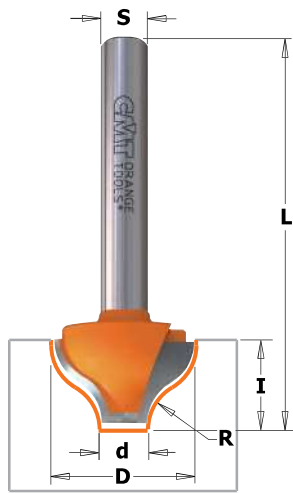

Decorative Beading Bits

7/8/965

This new CMT bit produces a classic single or double-edged bead. Ideal for creating a marked decorative effect on panel, door and drawer work.

Drawing is 1:1 scale

Drawing is 1:1 scale

D mm	d mm	R mm	I mm	L mm	PROFILE		ORDER NO. S=Ø6mm	ORDER NO. S=Ø6,35mm	ORDER NO. S=Ø8mm	ORDER NO. S=Ø12mm	ORDER NO. S=Ø12,7mm
19	6,35	6,4	11	50,8	A	10	765.001.11	865.001.11	965.001.11	965.501.11	865.501.11
12,7	4	2	8	51	B	10		865.002.11	965.002.11		
19	6,35	3,2	13	68	C	10				965.503.11	865.503.11
25,4	9,5	3,2	9,5	49	D	10				965.504.11	865.504.11
10	1,3	5	10	50	E	10	765.402.11	865.402.11	965.402.11		

Classical Bead Bits

7/8/965B

This bit equipped with a bearing fixed on the shank gives you even more decorative possibilities such as inlays and groove work on furniture panels, vitrines, and drawer fronts. A wide flat bottom cut and positioning just above the wood surface, lets you see the results immediately.

Drawing is 1:1 scale

D mm	R mm	I mm	L mm	PROFILE		ORDER NO S=Ø6mm	ORDER NO S=Ø6,35mm	ORDER NO S=Ø8mm	ORDER NO S=Ø12mm	ORDER NO S=Ø12,7mm	Spare parts		
19	3,2	12,3	54	A	10	765.201.11B							
19	3,2	12,3	54	A	10		865.201.11B				791.007.00	541.003.00	991.056.00
28,6	4	14,3	58,8	B	10			965.202.11B			791.004.00	541.001.00	991.056.00
28,6	4	14,3	58,8	B	10				965.702.11B		791.027.00	541.002.00	991.056.00
28,6	4	14,3	58,8	B	10					865.702.11B	791.027.00	541.005.00	991.056.00
19	3,2	12,3	54	C	10	765.301.11B					791.027.00	541.002.00	991.056.00
19	3,2	12,3	54	C	10		865.301.11B				791.007.00	541.003.00	991.056.00
28,6	4	13,3	58	D	10			965.302.11B		865.802.11B	791.004.00	541.001.00	991.056.00
28,6	4	13,3	58	D	10				965.802.11B		791.027.00	541.002.00	991.056.00
34,9	4,76 - 6,35	18,5	66,1	E	10			965.303.11B			791.027.00	541.005.00	991.056.00
34,9	4,76 - 6,35	18,5	66,1	E	10				865.803.11B		791.031.00	541.004.00	991.056.00
											791.029.00	541.002.00	991.056.00