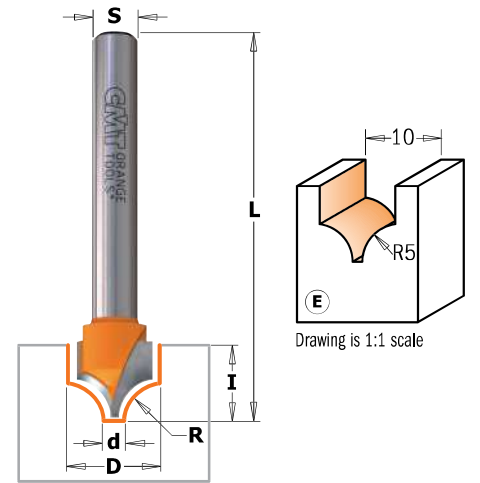

Decorative Beading Bits

7/8/965

This new CMT bit produces a classic single or double-edged bead. Ideal for creating a marked decorative effect on panel, door and drawer work.

Drawing is 1:1 scale

Drawing is 1:1 scale

D mm	d mm	R mm	I mm	L mm	PROFILE		ORDER NO. S=Ø6mm	ORDER NO. S=Ø6,35mm	ORDER NO. S=Ø8mm	ORDER NO. S=Ø12mm	ORDER NO. S=Ø12,7mm
19	6,35	6,4	11	50,8	A	10	765.001.11	865.001.11	965.001.11	965.501.11	865.501.11
12,7	4	2	8	51	B	10		865.002.11	965.002.11		
19	6,35	3,2	13	68	C	10				965.503.11	865.503.11
25,4	9,5	3,2	9,5	49	D	10				965.504.11	865.504.11
10	1,3	5	10	50	E	10	765.402.11	865.402.11	965.402.11		

Classical Bead Bits

7/8/965B

This bit equipped with a bearing fixed on the shank gives you even more decorative possibilities such as inlays and groove work on furniture panels, vitrines, and drawer fronts. A wide flat bottom cut and positioning just above the wood surface, lets you see the results immediately.

Drawing is 1:1 scale

D mm	R mm	I mm	L mm	PROFILE		ORDER NO S=Ø6mm	ORDER NO S=Ø6,35mm	ORDER NO S=Ø8mm	ORDER NO S=Ø12mm	ORDER NO S=Ø12,7mm	Spare parts		
19	3,2	12,3	54	A	10	765.201.11B							
19	3,2	12,3	54	A	10		865.201.11B				791.007.00	541.003.00	991.056.00
28,6	4	14,3	58,8	B	10			965.202.11B			791.004.00	541.001.00	991.056.00
28,6	4	14,3	58,8	B	10				965.702.11B		791.027.00	541.002.00	991.056.00
28,6	4	14,3	58,8	B	10					865.702.11B	791.027.00	541.005.00	991.056.00
19	3,2	12,3	54	C	10	765.301.11B					791.027.00	541.002.00	991.056.00
19	3,2	12,3	54	C	10		865.301.11B				791.007.00	541.003.00	991.056.00
28,6	4	13,3	58	D	10			965.302.11B		865.802.11B	791.004.00	541.001.00	991.056.00
28,6	4	13,3	58	D	10				965.802.11B		791.027.00	541.002.00	991.056.00
34,9	4,76 - 6,35	18,5	66,1	E	10			965.303.11B			791.027.00	541.005.00	991.056.00
34,9	4,76 - 6,35	18,5	66,1	E	10				865.803.11B		791.031.00	541.004.00	991.056.00
											791.029.00	541.002.00	991.056.00